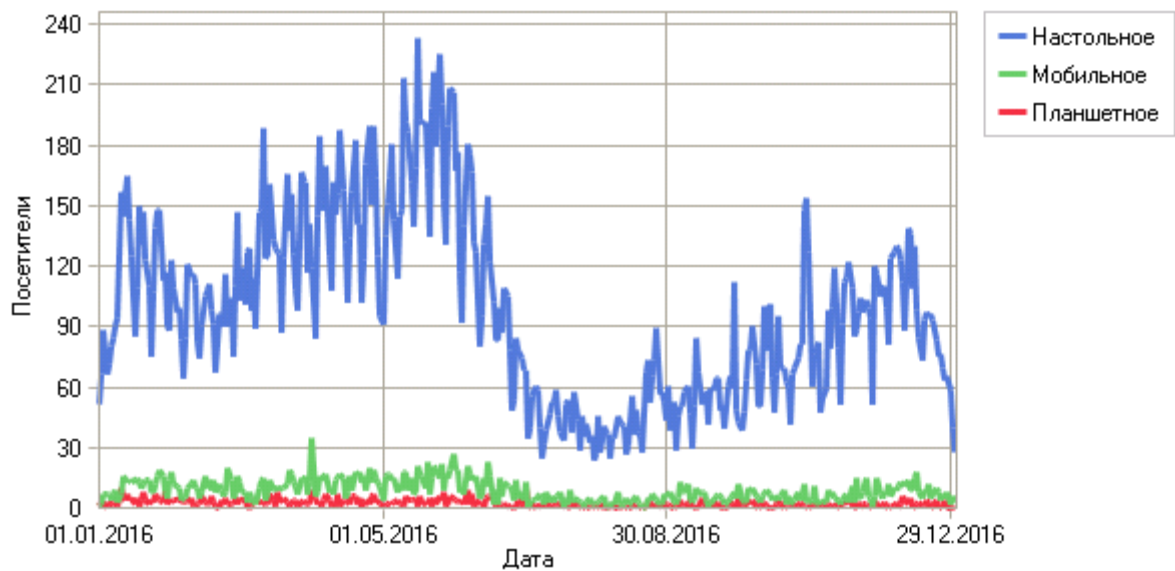

Типы устройств

Типы устройств

Тип устройства	Хиты	Посетители	% от всех посетителей
1 Настольное	107 657	35 895	89,80%
2 Мобильное	9 053	3 208	8,03%
3 Планшетное	2 858	869	2,17%
Всего	119 568	39 972	100,00%

Роботы